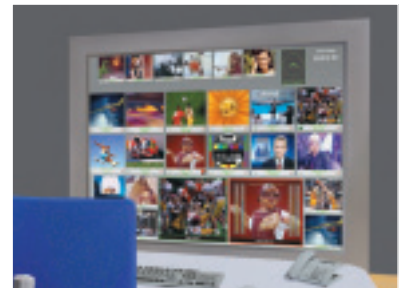

Next generation work station console

Benefits

- Reduced Disparate displays that integrate all informational formats - video, data, RGB (computer monitor feeds)
- Allows collaboration between co-workers
- Individual situational response (in addition to common overview wall)
- Flexibility to reconfigure displays for different users or different situations
- Power and cooling savings versus monitors
- Installation and maintenance savings - cable management

Ideal for smaller control rooms where one or two operators need to manage incidents. Example cases, security control rooms. The personal wall below has the ability shown to display 2 RGB feeds, 16 videos simultaneously and also host clients of network applications