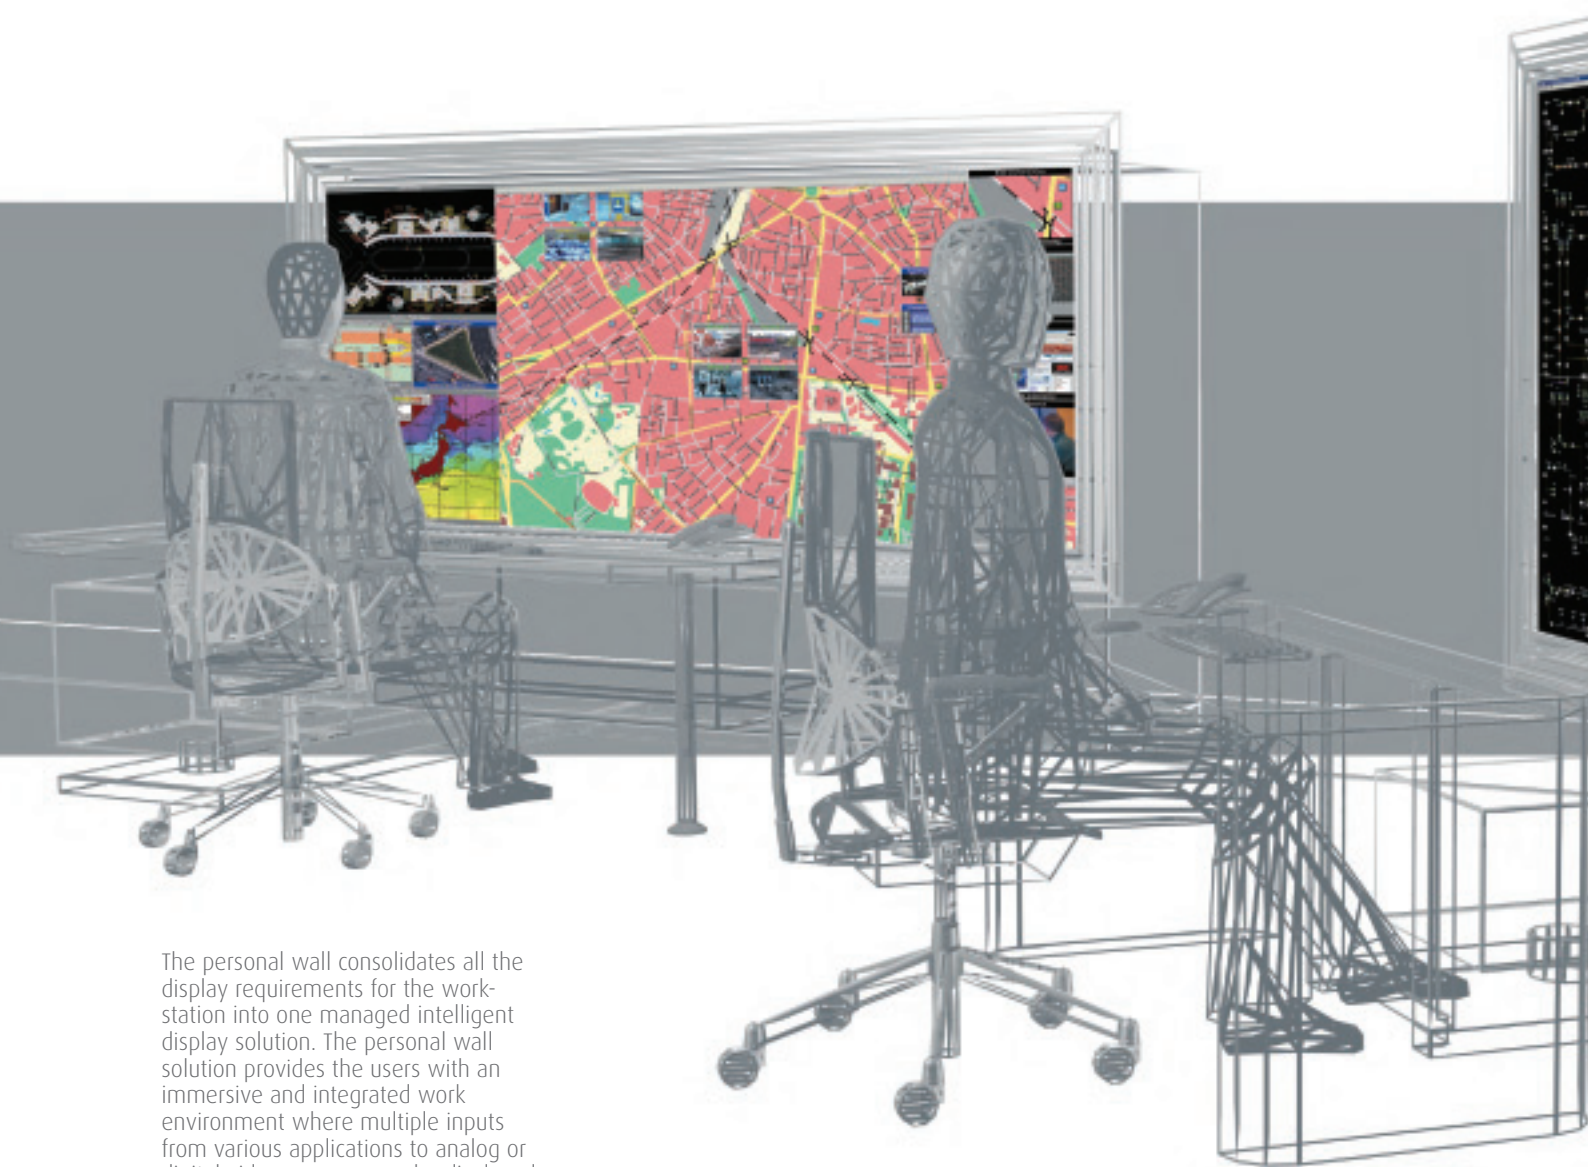

# Personal wall

## Immersive event based response and control

The personal wall represents an immersive and flexible workstation for the control room. It can either be used as individual independent workstations or as a collaborative group of flexible workstations. The latter configuration allows the operators to respond to multiple incidents individually or manage a single incident with multiple operators to cover different perspectives. The personal wall's display size also allows for supervisory overviews by management without interfering with the operator's work.

- Integration of disparate displays
- Allows collaboration
- Increased flexibility
- Cost-effective installation & maintenance
- Individual situational response

**BARCO**

Visibly yours

The personal wall consolidates all the display requirements for the workstation into one managed intelligent display solution. The personal wall solution provides the users with an immersive and integrated work environment where multiple inputs from various applications to analog or digital video sources may be displayed on one single large screen display solution.

*In most control room applications, the user workstations are often cluttered with multiple monitors displaying various different systems as well as other video information*

*With a personal wall, this clutter of equipment may be reduced to provide a cleaner work area and in addition provide a seamless and more flexible viewing capability - without boundaries and also being able to simultaneously manage multiple applications and input formats*