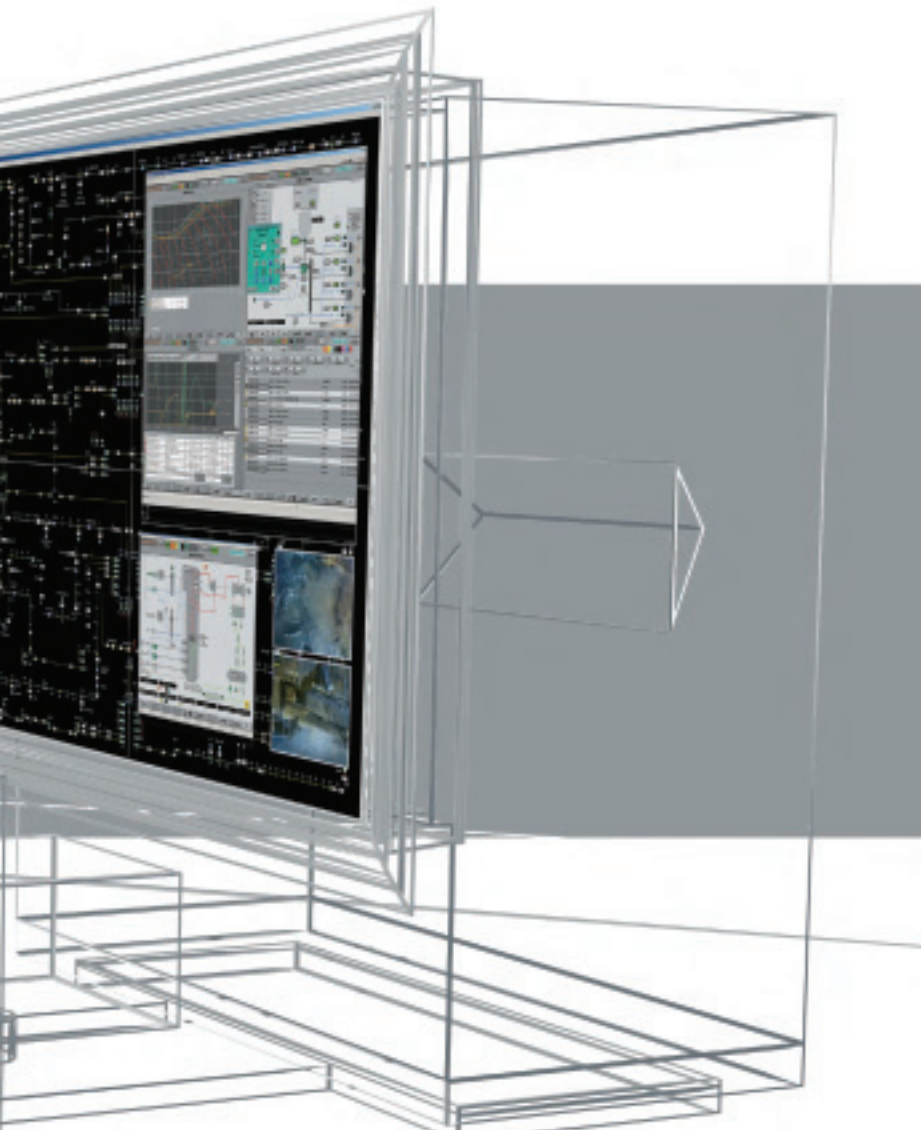

## Immersive event based response and control

The personal wall represents an immersive and flexible workstation for the control room. It can either be used as individual independent workstations or as a collaborative group of flexible workstations. The latter configuration allows the operators to respond to multiple incidents individually or manage a single incident with multiple operators to cover different perspectives. The personal wall's display size also allows for supervisory overviews by management without interfering with the operator's work.

- Integration of disparate displays
- Allows collaboration
- Increased flexibility
- Cost-effective installation & maintenance
- Individual situational response

**BARCO**

Visibly yours

The personal wall consolidates all the display requirements for the workstation into one managed intelligent display solution. The personal wall solution provides the users with an immersive and integrated work environment where multiple inputs from various applications to analog or digital video sources may be displayed on one single large screen display solution.

*In most control room applications, the user workstations are often cluttered with multiple monitors displaying various different systems as well as other video information*

*With a personal wall, this clutter of equipment may be reduced to provide a cleaner work area and in addition provide a seamless and more flexible viewing capability - without boundaries and also being able to simultaneously manage multiple applications and input formats*

## Next generation work station console