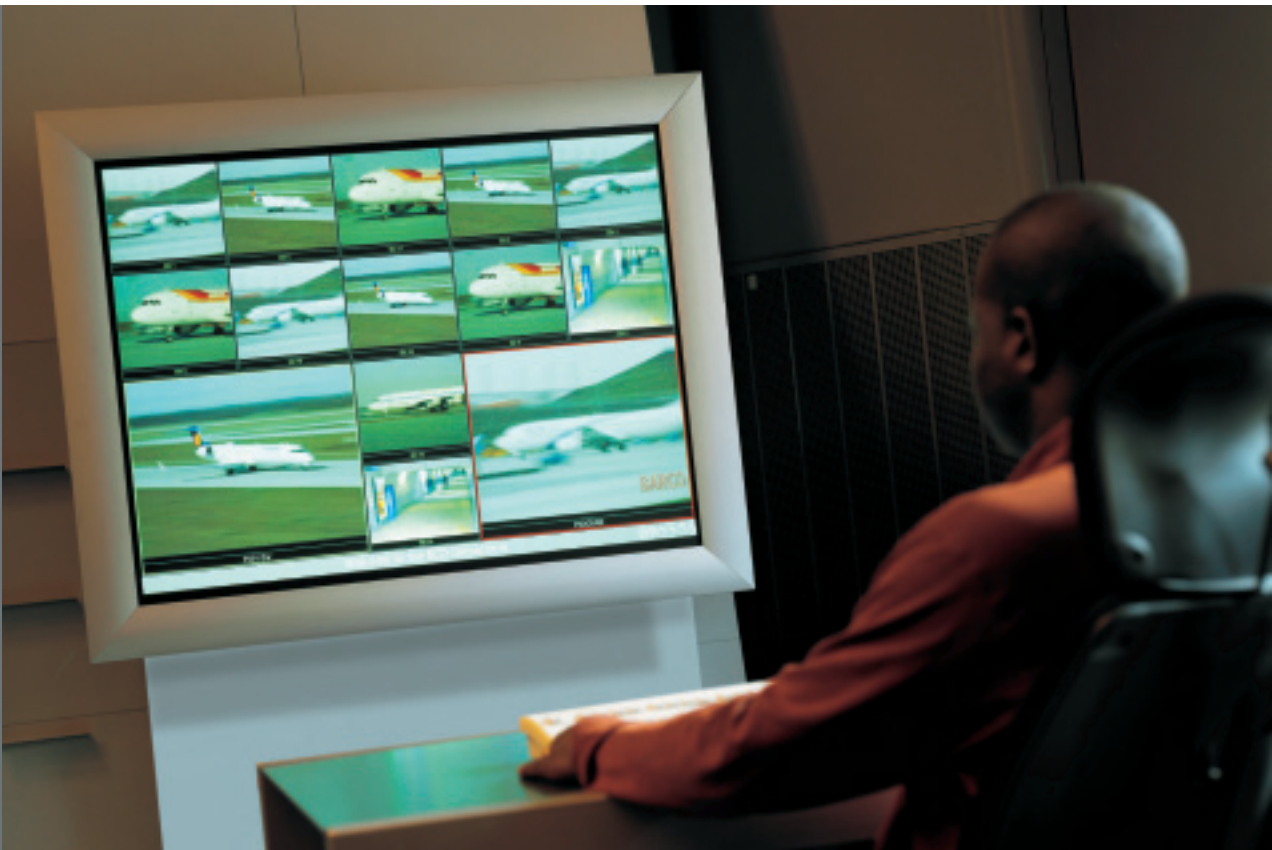

## Immersive event based response and control

The personal wall represents an immersive and flexible workstation for the control room. It can either be used as individual independent workstations or as a collaborative group of flexible workstations. The latter configuration allows the operators to respond to multiple incidents individually or manage a single incident with multiple operators to cover different perspectives. The personal wall's display size also allows for supervisory overviews by management without interfering with the operator's work.

- Integration of disparate displays
- Allows collaboration
- Increased flexibility
- Cost-effective installation & maintenance
- Individual situational response

**BARCO**

Visibly yours

The personal wall consolidates all the display requirements for the workstation into one managed intelligent display solution. The personal wall solution provides the users with an immersive and integrated work environment where multiple inputs from various applications to analog or digital video sources may be displayed on one single large screen display solution.

*In most control room applications, the user workstations are often cluttered with multiple monitors displaying various different systems as well as other video information*

*With a personal wall, this clutter of equipment may be reduced to provide a cleaner work area and in addition provide a seamless and more flexible viewing capability - without boundaries and also being able to simultaneously manage multiple applications and input formats*

*Ideal for larger control rooms where a large number of operators need to work together or react to specific situations in conjunction and manage a large system. Example cases, traffic, utilities, telecom control rooms. Each of the above personal walls has the ability to display 2 RGB, 32 videos (analog and digital streaming) and also host clients of network applications*