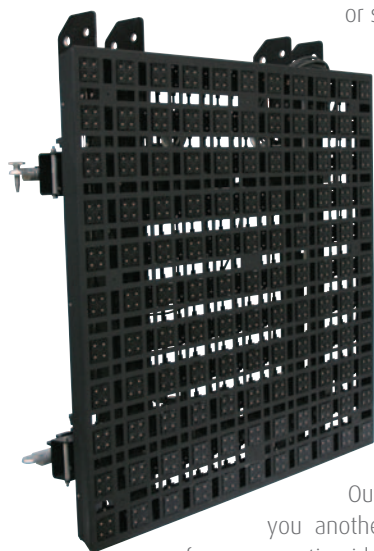

### Step 1 – the block

The MiPIX-20 block measures only 4 by 4 cm (1.6 x 1.6") and contains four full color LEDs, each capable of creating millions of colors and hues. It is lightweight and connects to other blocks by means of flexible ribbon cables. This simple, yet ingenious concept allows you to use the MiPIX blocks to create intelligent lighting effects on large-scale backdrops of any form, shape or size, while they also offer the possibility of full video content on 3D logos or other free-form shapes.