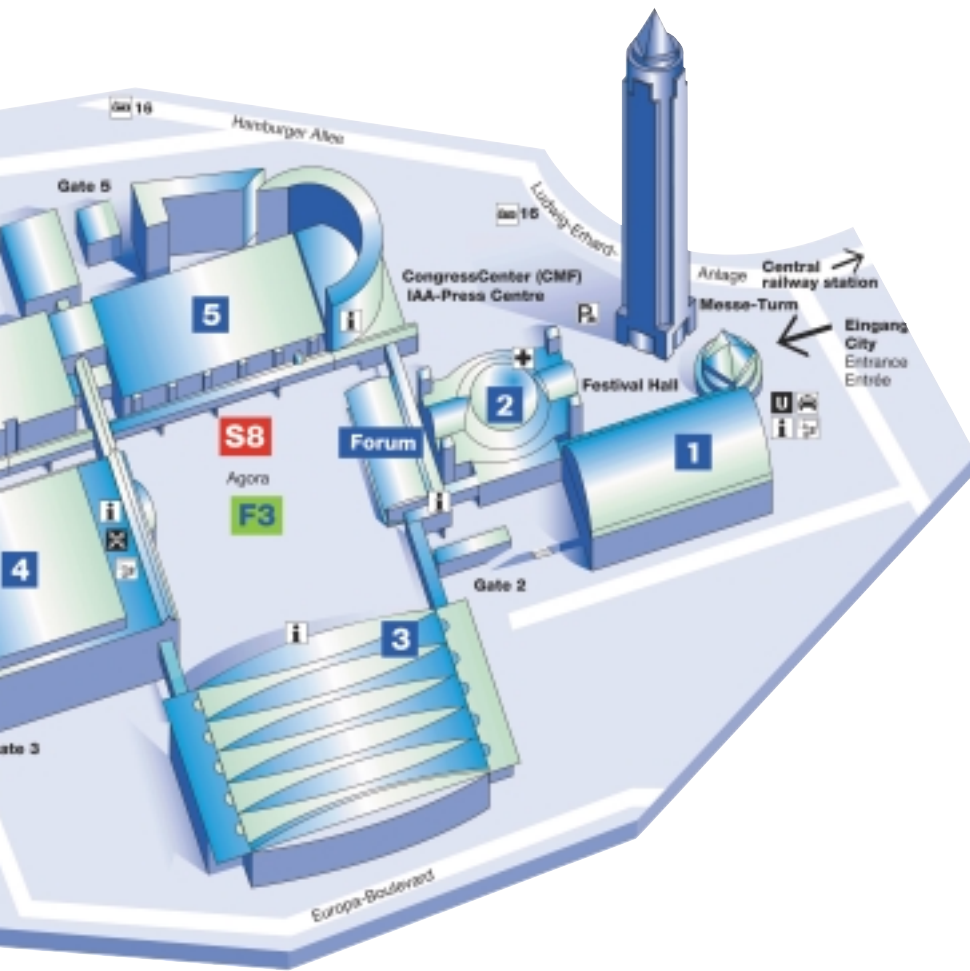

IAA International Motor Show Frankfurt

Because professionals choose professionals

| Location | Exhibitor | Product | Size (m ²) | Rental Partner |
|------------------|-----------------|------------|------------------------|-----------------------------|
| Agora | | | | |
| | BMW | ILite 8 | 51 | ICT |
| Festhalle | | | | |
| | DaimlerChrysler | MiPIX | 1800 | XL Video |
| | DaimlerChrysler | ILite 6 | 61 | Creative Technology Germany |
| | DaimlerChrysler | 2 x SLM G8 | | Creative Technology Germany |
| Hall 3 | | | | |
| | Skoda | ILite 6 | 17 | XL Video |
| | Seat | DLite 7 | 64 | SONO |
| | Seat | ELM | | SONO |
| | Audi | ILite 6 | 45 | Gahrens & Batterman |
| | VW | ILite 6 | 65 | AVE |
| Hall 3.1 | | | | |
| | Renault | ILite 10 | 74 | ICT |
| | Renault | DLite 7 | 16 | XL Video |
| | Mazda | ILite 10 | 23 | Creative Technology London |
| | Landrover | ILite 8 | 26 | Creative Technology London |
| | Jaguar | ILite 8 | 9 | Creative Technology London |
| | Ford | ILite 10 | 29 | Creative Technology London |
| | | DLite 7 | 149 | Creative Technology London |
| | Volvo | ILite 6 | 23 | Mässtechnik |

| Location | Exhibitor | Product | Size (m ²) | Rental Partner |
|----------|--|--|--|--|
| Hall 4 | Mini | ILite 8 | 9 | ICT |
| Hall 5 | Mitsubishi Porsche | ILite 6 ILite 6 | 19 27 | ETF ICT |
| Hall 5.1 | ZF | ILite 6 | 13 | ICT |
| Hall 8 | Cadillac Toyota Subaru Webasto Lexus Saab Peugeot Citroën | ILite 6 ILite 6 ILite 6 ILite 6 ILite 6 ILite 8 ILite 6 DLite 7 | 9 54 9 5 27 6 19 33 | XL Video ETF ICT Gahrens & Batterman Creative Technology London Creative Technology Germany VPS VPS |