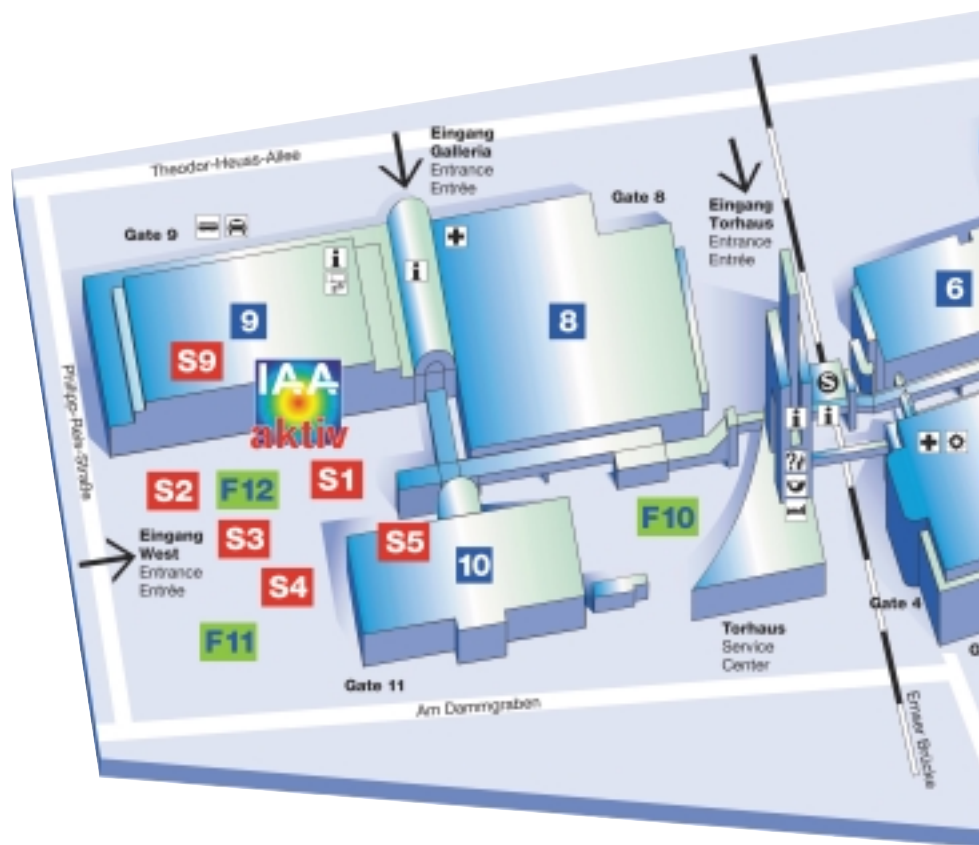

IAA International Motor Show Frankfurt

Because professionals choose professionals

| Location | Exhibitor | Product | Size (m ²) | Rental Partner |
|------------------|-----------------|------------|------------------------|-----------------------------|
| Agora | | | | |
| | BMW | ILite 8 | 51 | ICT |
| Festhalle | | | | |
| | DaimlerChrysler | MiPIX | 1800 | XL Video |
| | DaimlerChrysler | ILite 6 | 61 | Creative Technology Germany |
| | DaimlerChrysler | 2 x SLM G8 | | Creative Technology Germany |
| Hall 3 | | | | |
| | Skoda | ILite 6 | 17 | XL Video |
| | Seat | DLite 7 | 64 | SONO |
| | Seat | ELM | | SONO |
| | Audi | ILite 6 | 45 | Gahrens & Batterman |
| | VW | ILite 6 | 65 | AVE |
| Hall 3.1 | | | | |
| | Renault | ILite 10 | 74 | ICT |
| | Renault | DLite 7 | 16 | XL Video |
| | Mazda | ILite 10 | 23 | Creative Technology London |
| | Landrover | ILite 8 | 26 | Creative Technology London |
| | Jaguar | ILite 8 | 9 | Creative Technology London |
| | Ford | ILite 10 | 29 | Creative Technology London |
| | | DLite 7 | 149 | Creative Technology London |
| | Volvo | ILite 6 | 23 | Mässtechnik |

| Location | Exhibitor | Product | Size (m ²) | Rental Partner |
|----------|--|--|--|--|
| Hall 4 | Mini | ILite 8 | 9 | ICT |
| Hall 5 | Mitsubishi Porsche | ILite 6 ILite 6 | 19 27 | ETF ICT |
| Hall 5.1 | ZF | ILite 6 | 13 | ICT |
| Hall 8 | Cadillac Toyota Subaru Webasto Lexus Saab Peugeot Citroën | ILite 6 ILite 6 ILite 6 ILite 6 ILite 6 ILite 8 ILite 6 DLite 7 | 9 54 9 5 27 6 19 33 | XL Video ETF ICT Gahrens & Batterman Creative Technology London Creative Technology Germany VPS VPS |