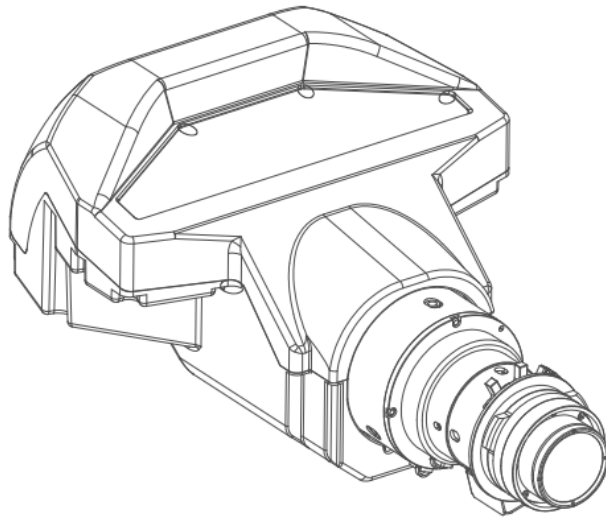

G LENS (0.36:1) - UST

Ultra Short Throw Lens

PRODUCT SPECIFICATIONS**G LENS (0.36:1) - UST**

Lens type	G LENS (0.36 : 1)
Throw Ratio	0.36 : 1
Working F/#	2.4
Zoom ratio	1
Focal length	9.5 mm
Focus Range	120" – 400" (Full optical performance)
Throw distance	0.96 -3.01 m
Weight	2.72 kg
Motorized Zoom	N/A
Motorized Focus	Yes