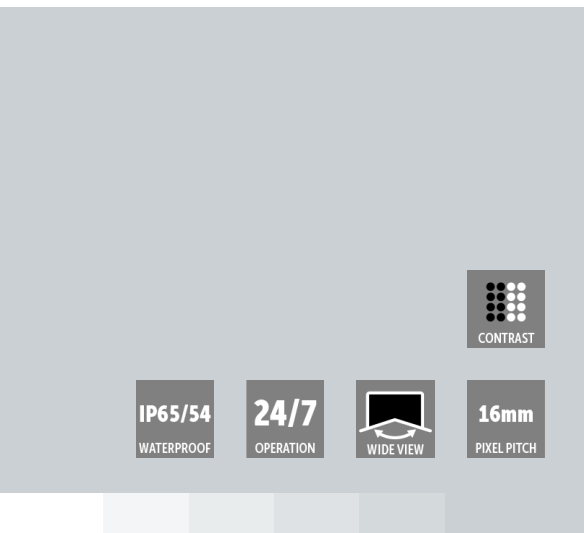

# V16

16mm pixel pitch, 6,500 nits outdoor LED display

- **Unique shader design for enhanced contrast**
- **Cost-effective LED display**
- **Ideal for basic applications**

**PRODUCT SPECIFICATIONS****V16**

Brightness	6,500 nits
LED configuration	DIP
Pixel density	3,906/sqm 363/sqft
Viewing angle	H: 140 degrees V: -45/+15 degrees
Contrast ratio	2,000:1
Pixel pitch	16.0 mm
Lifetime	80,000 hrs
Power consumption	Typical: 220W/sqm; 20W/sqft Max: 480W/sqm; 45W/sqft
Processing	16 bit/color
Refresh rate	4,800 Hz
Operating temperature	-20/+50 degrees Celcius; -4/+122 degrees Fahrenheit
IP rating	IP 65/54
Tile size (WxHxD) in mm	1,024 x 1,024 x 212 mm / 40.3 x 40.3 x 8.3 inches
Weight	57.7 kg/tile; 127.1 lbs/tile
Serviceability	Front or back
Certifications	CE, UL/ETL, FCC, CB/CEBEC, TUV GS, CCC, RoHs, WEEE