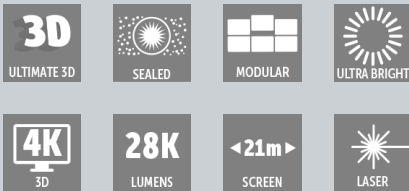

# DP4K-30L

Ultra-bright 6P RGB laser cinema projector for premium mid-size screens

- Exceptional image quality
- Simplified operations
- Reduced operating expenses

Barco's DP4K-30L laser cinema projector brings cutting-edge image quality to your medium-sized screens, enabling you to provide audiences with a stunning experience that's only available in theaters. The projector combines its exceptional image quality with simplified operations and reduced operating expenses.

### Unprecedented image quality

The Barco DP4K-30L offers superior image quality with a high brightness level, increased contrast ratio and vivid colors for a radically improved (3D) movie experience. The 2D and 3D images it displays are laser-sharp with superbly saturated and uniform colors. Geared with the unique Barco Alchemy Integrated Cinema Media Processor (ICMP), it's capable of showing 4K content at 60 frames per second and 3D movies in 4K.