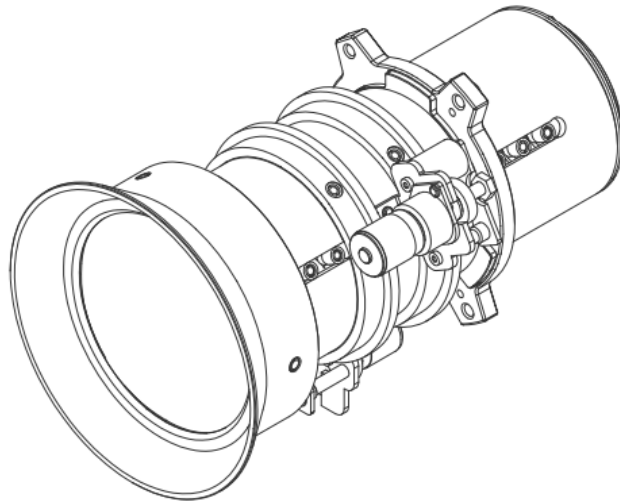

G lens (0.95-1.22 : 1)

For more information please contact Barco.

PRODUCT SPECIFICATIONS**G LENS (0.95-1.22 : 1)**

Lens type	G LENS (0.95 -1.22 : 1)
Throw Ratio	0.95 -1.22 : 1
Working F/#	2.30 (wide) -2.57 (tele)
Zoom ratio	1.28x
Focal length	14.03 -17.96 mm
Focus Range	50" – 300" (Full optical performance)
Throw distance	1.01 -7.98 m
Weight	0.6 kg
Motorized Zoom	Yes
Motorized Focus	Yes