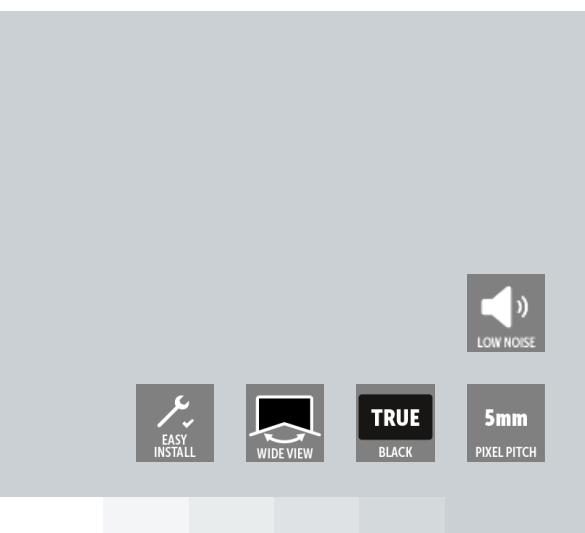

# C5

5.5mm pixel pitch, black face indoor LED display

- **Impressive image quality**
- **Easy to install**
- **Low power consumption**

The C5 LED display is a member of Barco's successful C-series. The C-series product range is renowned for being light weight, easy to install, silent and power efficient. Next to these remarkable qualities, C5 also relies on the powerful DX based image processing, offering outstanding image quality and ease of use. Combining the C-series backbone with Barco's renowned DX based processing results in a versatile product.

Next to serving the highly demanding rental & staging market , C5 is also a very attractive product for fixed installations thanks to its minimal need for maintenance, limited thickness and low power consumption.

**PRODUCT SPECIFICATIONS****C5**

Pixel pitch	5.55 mm
Brightness	2,000 nits (calibrated at 6500° K)
LED configuration	SMD RGB Black
Pixel density	5,184 pixels per tile (72x72)
Contrast ratio	3,500:1
Hor. viewing angle	120 degrees(min 50% brightness)
Lifetime	100,000 hours (@50% brightness)
Power consumption	660 W/m <sup>2</sup> (max) 220 W/m <sup>2</sup> (typical)
Vert. viewing angle	+/-60° (min 50% brightness)
Weight	6.4 kg/tile 40 kg/m <sup>2</sup>
Processing	DX-series (NNI-based)
Colors	281 trillion
Refresh rate	3,200 Hz
Temperature range	0°C/+45°C (operational) -20°C/+60°C (storage)
Humidity	35% / 85% (operational) 10% / 90% (storage)
Truss build-up	Max. 25 tiles (10m)
Foot build-up	Max. 12 tiles (4.8m)
Source compatibility	CVBS, YC, YUV, RGB, DVI (single and dual link, up to 2048 x 1536), SDI, HDSDI, Dual link HDSDI
Power connection	Max. 20 tiles/16 A circuit
Data connection	Up to 150 tiles per NNI output
Tile/tile Z-alignment	+/-0.5mm
Curve capability	0° (standard) Radius +4m / +8m / -10m / -22m (optional)
Alternative curves	custom dowels required
Dimensions (HxWxD)	400 x 400 x 63 mm
Certifications	CE, ETL/UL,c-UL,FCC, TUV GS, CCC(pending), ROHS