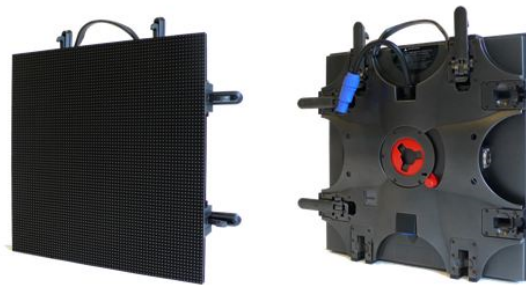

# C5

5.5mm pixel pitch, black face indoor LED display

- **Impressive image quality**
- **Easy to install**
- **Low power consumption**

The C5 LED display is a member of Barco's successful C-series. The C-series product range is renowned for being light weight, easy to install, silent and power efficient. Next to these remarkable qualities, C5 also relies on the powerful DX based image processing, offering outstanding image quality and ease of use. Combining the C-series backbone with Barco's renowned DX based processing results in a versatile product.

Next to serving the highly demanding rental & staging market , C5 is also a very attractive product for fixed installations thanks to its minimal need for maintenance, limited thickness and low power consumption.

**PRODUCT SPECIFICATIONS****C5**

Pixel pitch	5.55 mm
Brightness	2,000 nits (calibrated at 6500° K)
LED configuration	SMD RGB Black
Pixel density	5,184 pixels per tile (72x72)
Contrast ratio	3,500:1
Hor. viewing angle	120 degrees(min 50% brightness)
Lifetime	100,000 hours (@50% brightness)
Power consumption	660 W/m <sup>2</sup> (max) 220 W/m <sup>2</sup> (typical)
Vert. viewing angle	+/-60° (min 50% brightness)
Weight	6.4 kg/tile 40 kg/m <sup>2</sup>
Processing	DX-series (NNI-based)
Colors	281 trillion
Refresh rate	3,200 Hz
Temperature range	0°C/+45°C (operational) -20°C/+60°C (storage)
Humidity	35% / 85% (operational) 10% / 90% (storage)
Truss build-up	Max. 25 tiles (10m)
Foot build-up	Max. 12 tiles (4.8m)
Source compatibility	CVBS, YC, YUV, RGB, DVI (single and dual link, up to 2048 x 1536), SDI, HDSDI, Dual link HDSDI
Power connection	Max. 20 tiles/16 A circuit
Data connection	Up to 150 tiles per NNI output
Tile/tile Z-alignment	+/-0.5mm
Curve capability	0° (standard) Radius +4m / +8m / -10m / -22m (optional)
Alternative curves	custom dowels required
Dimensions (HxWxD)	400 x 400 x 63 mm
Certifications	CE, ETL/UL,c-UL,FCC, TUV GS, CCC(pending), ROHS