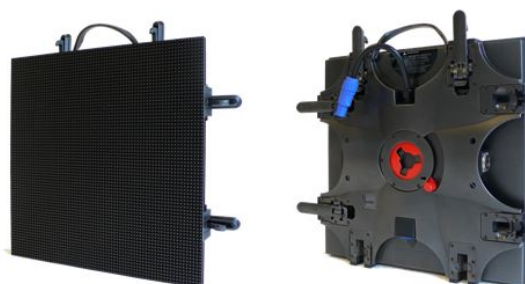

# C5

5.5mm pixel pitch, black face indoor LED display

- **Impressive image quality**
- **Easy to install**
- **Low power consumption**

The C5 LED display is a member of Barco's successful C-series. The C-series product range is renowned for being light weight, easy to install, silent and power efficient. Next to these remarkable qualities, C5 also relies on the powerful DX based image processing, offering outstanding image quality and ease of use. Combining the C-series backbone with Barco's renowned DX based processing results in a versatile product.

Next to serving the highly demanding rental & staging market , C5 is also a very attractive product for fixed installations thanks to its minimal need for maintenance, limited thickness and low power consumption.

**PRODUCT SPECIFICATIONS****C5**

Pixel pitch	5.55 mm
Brightness	2,000 nits (calibrated at 6500° K)
LED configuration	SMD RGB Black
Pixel density	5,184 pixels per tile (72x72)
Contrast ratio	3,500:1
Hor. viewing angle	120 degrees(min 50% brightness)
Lifetime	100,000 hours (@50% brightness)
Power consumption	660 W/m <sup>2</sup> (max) 220 W/m <sup>2</sup> (typical)
Vert. viewing angle	+/-60° (min 50% brightness)
Weight	6.4 kg/tile 40 kg/m <sup>2</sup>
Processing	DX-series (NNI-based)
Colors	281 trillion
Refresh rate	3,200 Hz
Temperature range	0°C/+45°C (operational) -20°C/+60°C (storage)
Humidity	35% / 85% (operational) 10% / 90% (storage)
Truss build-up	Max. 25 tiles (10m)
Foot build-up	Max. 12 tiles (4.8m)
Source compatibility	CVBS, YC, YUV, RGB, DVI (single and dual link, up to 2048 x 1536), SDI, HDSDI, Dual link HDSDI
Power connection	Max. 20 tiles/16 A circuit
Data connection	Up to 150 tiles per NNI output
Tile/tile Z-alignment	+/-0.5mm
Curve capability	0° (standard) Radius +4m / +8m / -10m / -22m (optional)
Alternative curves	custom dowels required
Dimensions (HxWxD)	400 x 400 x 63 mm
Certifications	CE, ETL/UL,c-UL,FCC, TUV GS, CCC(pending), ROHS