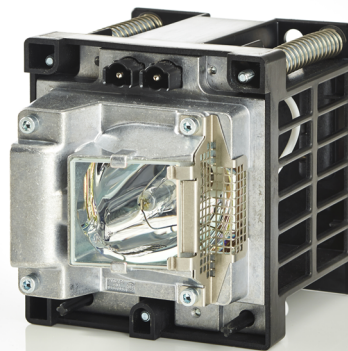

DP2K-6E projector lamp

For more information contact Barco.

Non-original lamps are not approved by Barco, and may pose severe risk of use, incur fire, electric shock, malfunction or explosion without prior warning or notice.