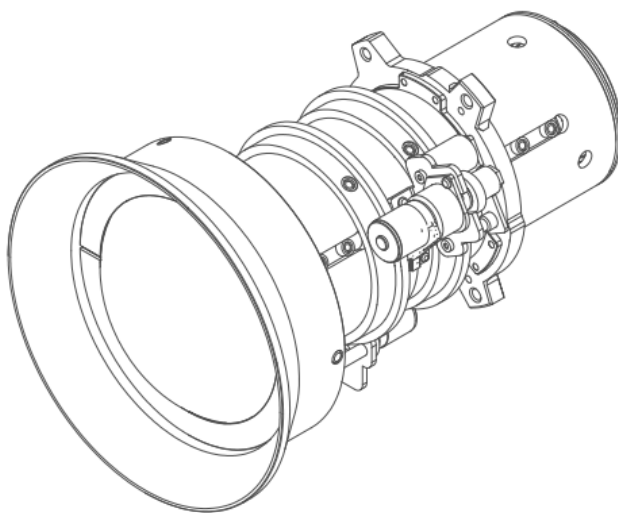

G-lens (0.75-0.95 : 1)

PRODUCT SPECIFICATIONS**G-LENS (0.75-0.95 : 1)**

Lens type	G LENS (0.75 -0.95 : 1)
Throw Ratio	0.75 -0.95 : 1
Working F/#	2.30 (wide) -2.53 (tele)
Zoom ratio	1.26x
Focal length	11.11 -14.06 mm
Focus Range	50" – 300" (Full optical performance)
Throw distance	0.79 -6.21 m
Weight	0.69 kg
Motorized Zoom	Yes
Motorized Focus	Yes