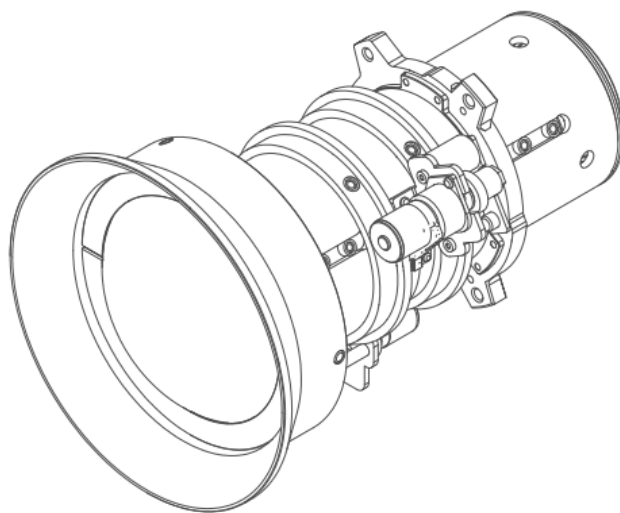

G-lens (0.75-0.95 : 1)

PRODUCT SPECIFICATIONS**G-LENS (0.75-0.95 : 1)**

Lens type	G LENS (0.75 -0.95 : 1)
Throw Ratio	0.75 -0.95 : 1
Working F/#	2.30 (wide) -2.53 (tele)
Zoom ratio	1.26x
Focal length	11.11 -14.06 mm
Focus Range	50" – 300" (Full optical performance)
Throw distance	0.79 -6.21 m
Weight	0.69 kg
Motorized Zoom	Yes
Motorized Focus	Yes