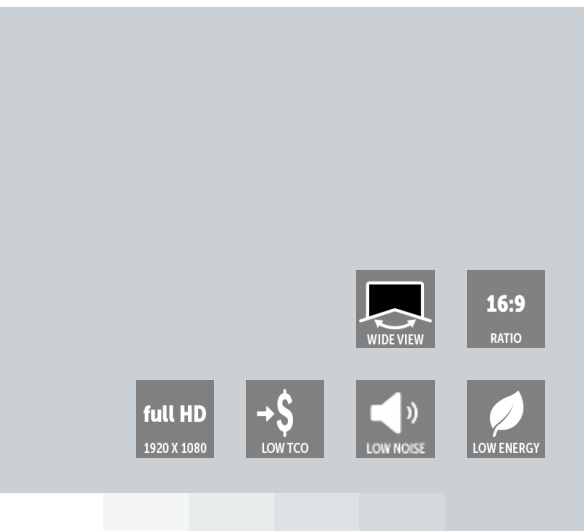

OverView OVD4621

46" near-seamless LCD video wall for high-end applications

Barco's OverView OVD4621 is a high-performance, high brightness (700 cd/m² typical) 46" LCD-panel, dedicated for use in tiled video wall applications. With a narrow bezel of 3.5 mm (0.14"), excellent colors and contrast, and a wide viewing angle, the OverView OVD4621 takes the visual performance of LCD video walls in high-end control rooms to a new level. Boasting very high brightness levels, the OverView OVD4621 remains clearly readable whatever the room's lighting conditions.

Saving costs with automatic color and brightness calibration

All the different screens in a tiled LCD video wall need to be perfectly balanced in terms of colors and brightness, so regular calibration is essential. As the first and only manufacturer, Barco now introduces its SenseX automatic color and brightness calibration system, that lets you calibrate the complete wall within minutes, without any external sensor or manual intervention.