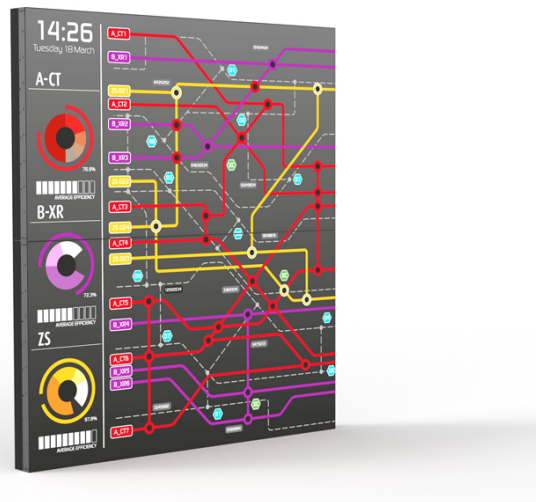

OverView OVD4621

46" near-seamless LCD video wall for high-end applications

Barco's OverView OVD4621 is a high-performance, high brightness (700 cd/m² typical) 46" LCD-panel, dedicated for use in tiled video wall applications. With a narrow bezel of 3.5 mm (0.14"), excellent colors and contrast, and a wide viewing angle, the OverView OVD4621 takes the visual performance of LCD video walls in high-end control rooms to a new level. Boasting very high brightness levels, the OverView OVD4621 remains clearly readable whatever the room's lighting conditions.

Saving costs with automatic color and brightness calibration

All the different screens in a tiled LCD video wall need to be perfectly balanced in terms of colors and brightness, so regular calibration is essential. As the first and only manufacturer, Barco now introduces its SenseX automatic color and brightness calibration system, that lets you calibrate the complete wall within minutes, without any external sensor or manual intervention.

Available as Instant VideoWall bundle

Barco also offers complete packages, containing four, six or eight OverView OVD4621 displays to create a 2x2, 3x2 or 4x2 video wall respectively, complete with wall mounts and cables. Optionally, you can bundle it with a controller, and software. In this way, you have your completely configured video wall solution in one package.