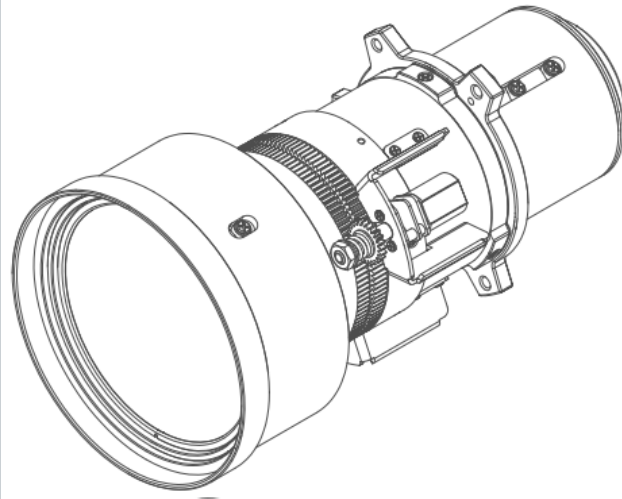

G lens (1.22-1.53 : 1)

PRODUCT SPECIFICATIONS**G LENS (1.22-1.53 : 1)**

Lens type	G LENS (1.22 -1.53 : 1)
Throw Ratio	1.22 -1.53 : 1
Working F/#	2.00 (wide) -2.30 (tele)
Zoom ratio	1.25x
Focal length	18.2 -22.6 mm
Focus Range	50" – 300" (Full optical performance)
Throw distance	1.30 -9.93 m
Weight	0.92 kg
Motorized Zoom	Yes
Motorized Focus	Yes