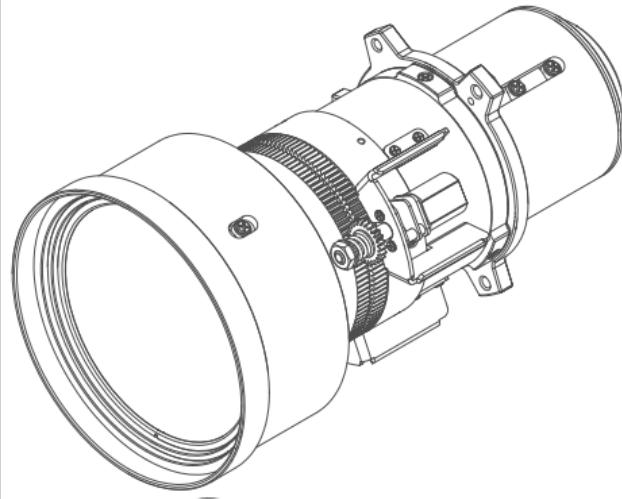

# G lens (1.22-1.53 : 1)

**PRODUCT SPECIFICATIONS****G LENS (1.22-1.53 : 1)**

Lens type	G LENS (1.22 -1.53 : 1)
Throw Ratio	1.22 -1.53 : 1
Working F/#	2.00 (wide) -2.30 (tele)
Zoom ratio	1.25x
Focal length	18.2 -22.6 mm
Focus Range	50" – 300" (Full optical performance)
Throw distance	1.30 -9.93 m
Weight	0.92 kg
Motorized Zoom	Yes
Motorized Focus	Yes