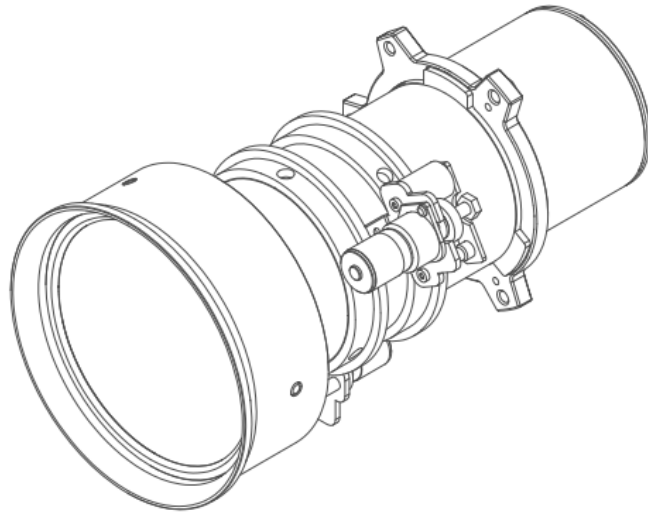

# G lens (1.52-2.92 : 1)

For more information please contact Barco.

**PRODUCT SPECIFICATIONS****G LENS (1.52-2.92 : 1)**

Lens type	G LENS (1.52 -2.92 : 1)
Throw Ratio	1.52 -2.92 : 1
Working F/#	2.30 (wide) -3.39 (tele)
Zoom ratio	1.9x
Focal length	22.56 -42.87 mm
Focus Range	50" – 300" (Full optical performance)
Throw distance	1.61 -19.00 m
Weight	0.79 kg
Motorized Zoom	Yes
Motorized Focus	Yes