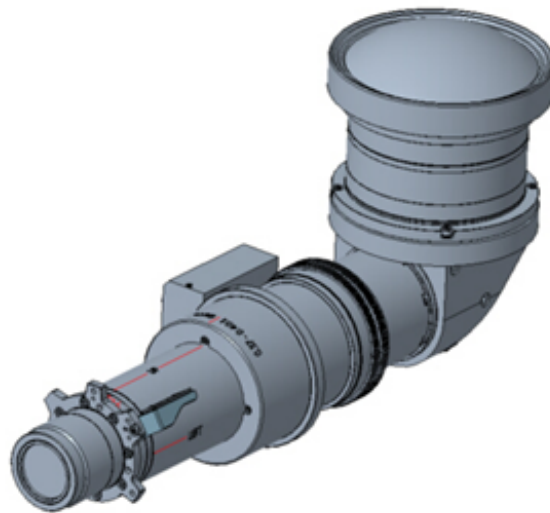

G lens 0.37-0.4:1 UST 90° with support kit

This easy-to-install lens offers a flexible ultra short-throw option which can be used in multiple directions (sideways and upwards).

The lens is ordered as a kit and comes with lens support and safety cable for the most stable performance.

For more information, please contact Barco.

PRODUCT SPECIFICATIONS

G LENS 0.37-0.4:1 UST 90° WITH SUPPORT KIT

Throw Ratio	0.37-0.4:1
-------------	------------

Last updated: 15 Nov 2022

Technical specifications are subject to change without prior notice. Please check www.barco.com for the latest information.