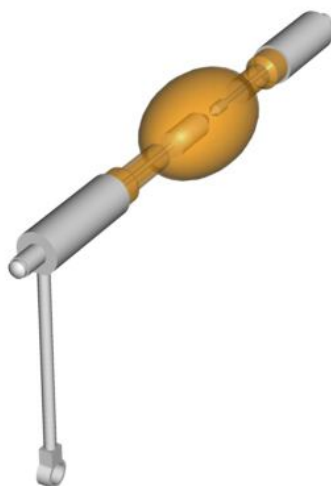

Philips 1200W XDC-1200B

For more information please contact Barco.

PRODUCT SPECIFICATIONS**PHILIPS 1200W XDC-1200B**

Supplier	Philips
Supplier order numbers	XDC-1200B
Warranty hours	3000

Last updated: 12 Jun 2019