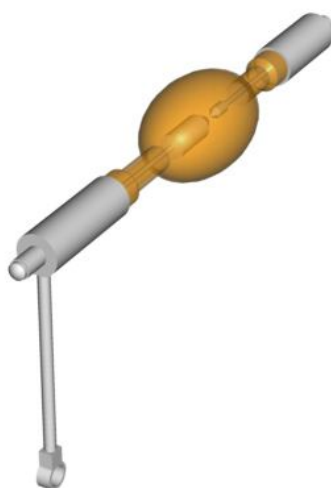

Philips 1200W XDC-1200B

For more information please contact Barco.

PRODUCT SPECIFICATIONS**PHILIPS 1200W XDC-1200B**

Supplier	Philips
Supplier order numbers	XDC-1200B
Warranty hours	3000

Last updated: 24 Feb 2021