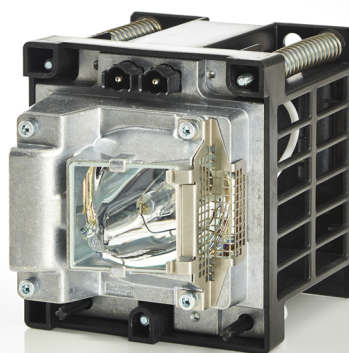

Lámpara de proyector DP2K-6E

For more information contact Barco.

Non-original lamps are not approved by Barco, and may pose severe risk of use, incur fire, electric shock, malfunction or explosion without prior warning or notice.