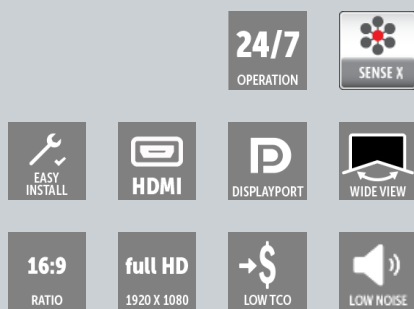

# OverView LVD-5521C

55" extreme narrow bezel (ENB) LCD video wall for entry level and mid-end applications

- 500 Nit brightness, ENB generation
- Superb inter-tile color and brightness
- User-friendly video-wall setup and control interface
- Sense X brightness and color automatic calibration with integrated sensors
- Fan-less solution for noiseless performance
- Optional 5-year service packages

Barco's OverView LVD-5521C is a high-performance, mid-level brightness (500 cd/m<sup>2</sup> typical) and cost optimized 55" LCD-panel, dedicated for use in tiled video wall applications. Being part of the ENB 1.8 mm bezel generation, with excellent colors and a wide viewing angle, the OverView LVD-5521C provides great value to entry level and mid-end applications.

**SPECIFICHE TECNICHE****OVERVIEW LVD-5521C**

<b>Panel</b>	
Resolution	Full HD (1920 x 1080)
Backlight	Direct LED
Aspect ratio	16:9
Luminance	500 cd/m <sup>2</sup> (typ.)
Contrast	1200:1 (typ.)
White point	native 10,000 K (typ.)
Calibration	Sense X automatic color and brightness calibration
Backlight lifetime	60,000 h (typ.)
Cooling	Fanless
Screen haze	28%
Uniformity	9P: 94%
Viewing angle (H, V)	178, 178 degrees
Operating temperature	0 - 40°C
Operational humidity	10 - 90% non-condensing
Storage temperature	-20°C - 60°C
Storage humidity	10 - 90% non-condensing
Mounting	VESA 600x400
<b>Dimensions</b>	
Dimensions	1211.9 x 682.7 x 121.1 mm   47.71" x 26.88" x 4.77"
Active screen diagonal	55" (1397 mm)
Active screen area	1209.6 mm x 680.4 mm   47.62" x 26.79"
Weight	26 kg   57.32 lbs
Bezel width generation	ENB (1.8 mm   0.07") generation
<b>Connectivity</b>	
DisplayPort	2 DP1.2 inputs (DisplayPort 1.2 cables must be used when the cable length exceeds 3m / 10 feet) 1 DP1.2 output
HDMI	2 HDMI 2.0 inputs
HDCP	Yes
Ethernet port	1
USB	1 input (only for power)
<b>Power</b>	
AC input voltage	100-240 VAC, 50-60 Hz
Power consumption	170 W (500 nit native)
Heat dissipation	580 BTU/hr