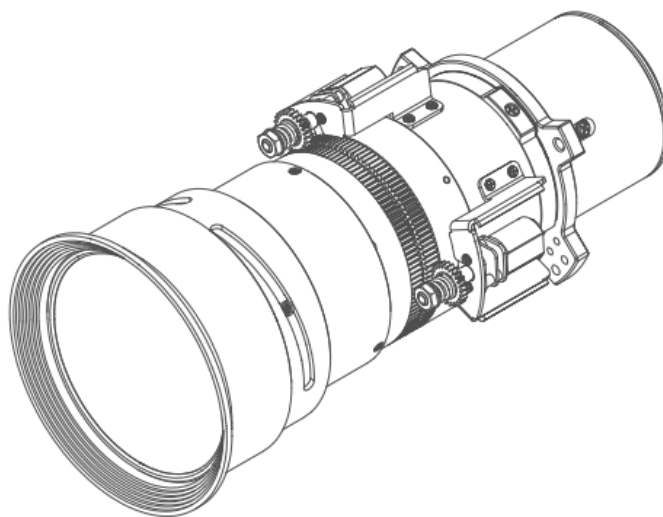

# Obiettivo G (2,90-5,50: 1) zoom ultra lungo

Per maggiori informazioni, rivolgersi a Barco.

**SPECIFICHE TECNICHE****OBIETTIVO G (2,90-5,50: 1) ZOOM ULTRA LUNGO**

Lens type	G LENS (2.90 -5.50 : 1)
Throw Ratio	2.90 -5.50 : 1
Working F/#	2.30 (wide) -2.74 (tele)
Zoom ratio	1.9x
Focal length	42.60 -80.90 mm
Focus Range	50" – 300" (Full optical performance)
Throw distance	3.18 -34.77 m
Weight	0.97 kg
Motorized Zoom	Yes
Motorized Focus	Yes