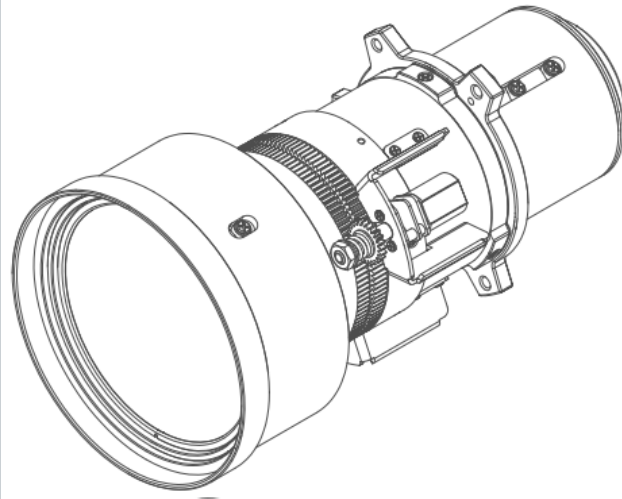

Gレンズ (1.22~1.53 : 1)

技術仕様**Gレンズ (1.22~1.53 : 1)**

| | |
|-----------------|---------------------------------------|
| Lens type | G LENS (1.22 -1.53 : 1) |
| Throw Ratio | 1.22 -1.53 : 1 |
| Working F/# | 2.00 (wide) -2.30 (tele) |
| Zoom ratio | 1.25x |
| Focal length | 18.2 -22.6 mm |
| Focus Range | 50" – 300" (Full optical performance) |
| Throw distance | 1.30 -9.93 m |
| Weight | 0.92 kg |
| Motorized Zoom | Yes |
| Motorized Focus | Yes |