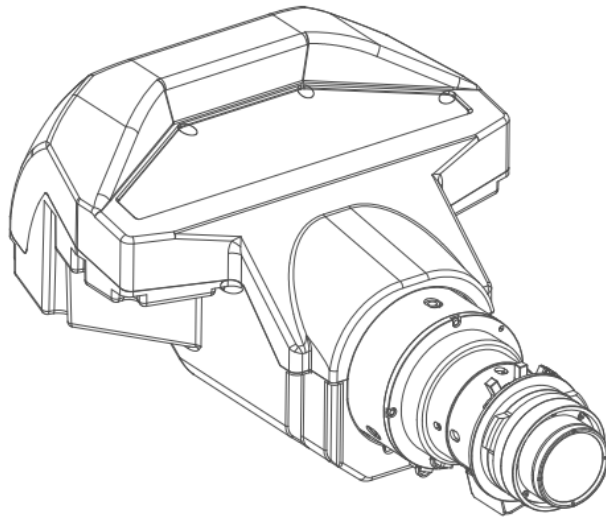

G LENS (0.36:1) - UST

Ultra Short Throw Lens

TECHNISCHE SPECIFICATIES**G LENS (0.36:1) - UST**

Lens type	G LENS (0.36 : 1)
Throw Ratio	0.36 : 1
Working F/#	2.4
Zoom ratio	1
Focal length	9.5 mm
Focus Range	120" – 400" (Full optical performance)
Throw distance	0.96 -3.01 m
Weight	2.72 kg
Motorized Zoom	N/A
Motorized Focus	Yes