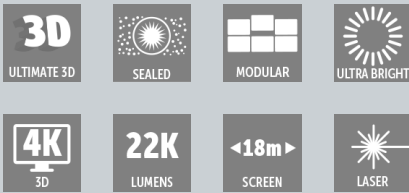

# DP4K-22L

Ultra-bright 6P RGB laser cinema projector for premium mid-size screens

- **Exceptional image quality**
- **Simplified operations**
- **Reduced operating expenses**

Barco's DP4K-22L laser cinema projector brings cutting-edge image quality to your medium-sized screens, enabling you to provide audiences with a stunning experience that's only available in theaters. The projector combines its exceptional image quality with simplified operations and reduced operating expenses.

### Unprecedented image quality

The Barco DP4K-22L offers superior image quality with a high brightness level, increased contrast ratio and vivid colors for a radically improved (3D) movie experience. The 2D and 3D images it displays are laser-sharp with superbly saturated and uniform colors. Geared with the unique Barco Alchemy Integrated Cinema Media Processor (ICMP), it's capable of showing 4K content at 60 frames per second and 3D movies in 4K.