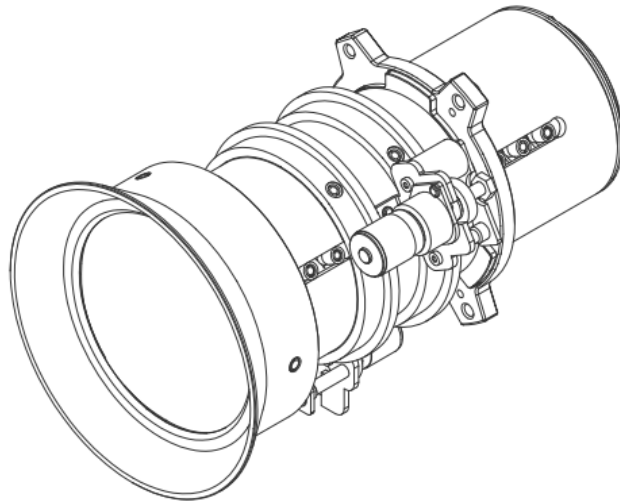

# G lens (0.95-1.22 : 1)

For more information please contact Barco.

**TECHNISCHE SPECIFICATIES****G LENS (0.95-1.22 : 1)**

Lens type	G LENS (0.95 -1.22 : 1)
Throw Ratio	0.95 -1.22 : 1
Working F/#	2.30 (wide) -2.57 (tele)
Zoom ratio	1.28x
Focal length	14.03 -17.96 mm
Focus Range	50" – 300" (Full optical performance)
Throw distance	1.01 -7.98 m
Weight	0.6 kg
Motorized Zoom	Yes
Motorized Focus	Yes