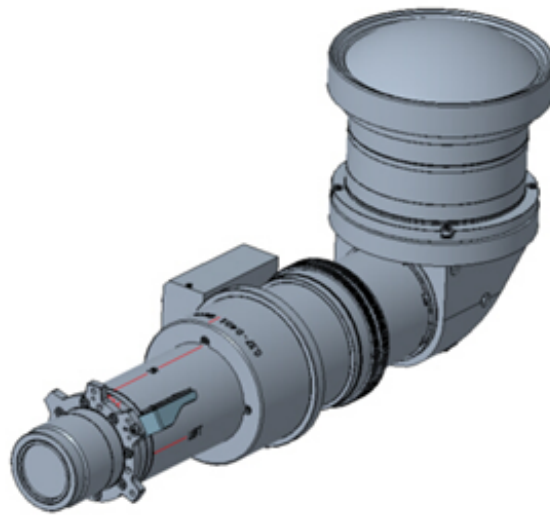

G lens 0.37-0.4:1 UST 90° with support kit

This easy-to-install lens offers a flexible ultra short-throw option which can be used in multiple directions (sideways and upwards).

The lens is ordered as a kit and comes with lens support and safety cable for the most stable performance.

For more information, please contact Barco.

Projectieverhouding

0.37-0.4:1

Last updated: 15 Nov 2022

Technical specifications are subject to change without prior notice. Please check www.barco.com for the latest information.