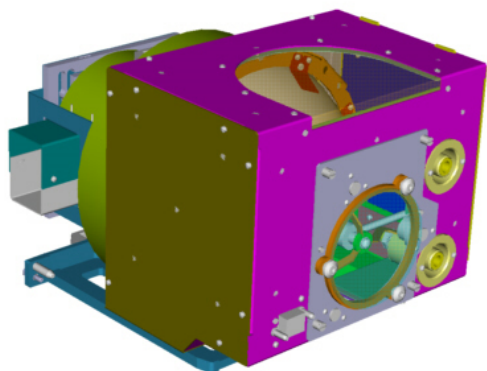

Refurb lamp for XLM HD30

PRODUCT SPECIFICATIONS

REFURB LAMP FOR XLM HD30

Power

6.3 kW

Last updated: 24 Feb 2021

Technical specifications are subject to change without prior notice. Please check www.barco.com for the latest information.