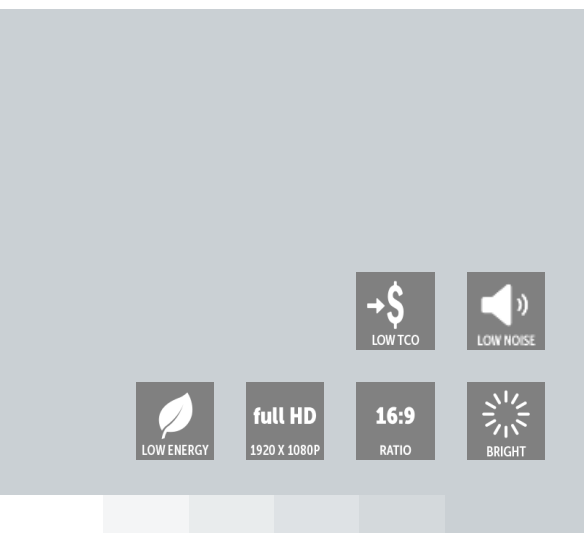

OverView HVD5521

55" near--seamless (1.8 mm bezel) LCD video wall for tiled video wall applications

- High brightness
- Very reliable
- Sense X automatic calibration
- Remote redundant power supply (optional)
- Optimized for content with white background

Barco's OverView HVD5521 is a high-performance, high level brightness (700 cd/m² typical) 55" LCD-panel, dedicated for use in tiled video wall applications. With an extremely narrow bezel-to-bezel width of only 1.8 mm (0.071"), excellent colors, uniformity and a wide viewing angle, the OverView HVD5521 takes the visual performance of LCD video walls to a new level.

Saving costs with automatic color and brightness calibration

All the different screens in a tiled LCD video wall need to be perfectly balanced in terms of colors and brightness, so regular calibration is essential. As the first and only manufacturer, Barco now introduces its Sense X automatic color and brightness calibration system, that lets you calibrate the complete wall within minutes, without any external sensor or manual intervention.