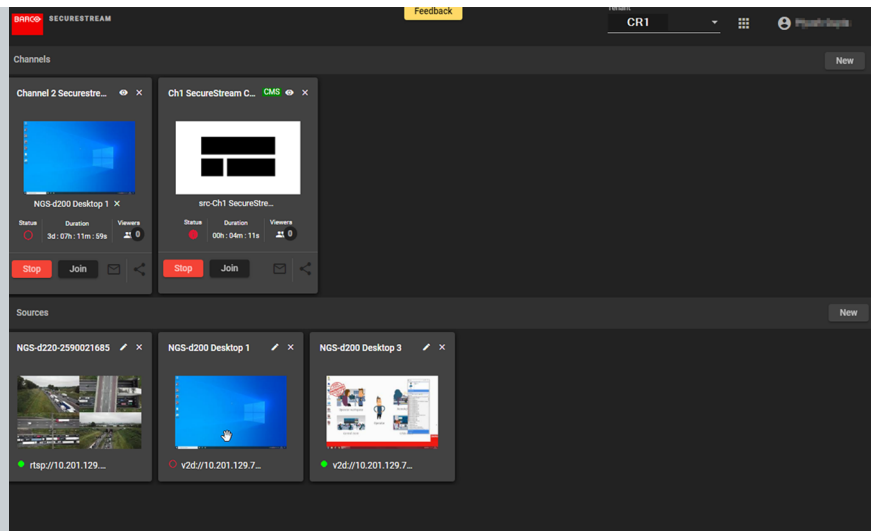

# SecureStream

Securely share content beyond the control room

- **Extremely easy to use, with CMS integration**
- **Drag and drop sources into a streaming channel**
- **Streaming channel available on web browser of any mobile device**
- **Security at the heart, using both on-premise and cloud technology**
- **Securely stream back into the control room**

Barco's SecureStream is a media streaming solution that makes sharing content from the control room to external stakeholders (and vice versa) easy and secure. An addition to Barco's Transform N and CMS control room and collaboration products, SecureStream uses a very intuitive user interface that allows control room operators to drag and drop video or data sources into a channel that can be pushed to field staff or external experts.

From the overview of available sources, control room operators can simply drag and drop content into a SecureStream channel and then provide the needed link to the receivers. The content can be video, data, or even a CMS perspective (a group of content that logically belongs together). The remote end user can use the web browser of his or her personal mobile device to view the shared content.

## Applications

- Sharing information from central headquarters to multiple remote command positions
- Feeding information to distributed meeting rooms and crisis rooms
- Emergency information sharing across echelons and with external partners or agencies
- Sharing information from external stakeholders and field workers to the control room
- Providing situational information to personnel in the field
- Consulting remote experts for advice
- Sharing 'dashboard' information with managers using mobile devices