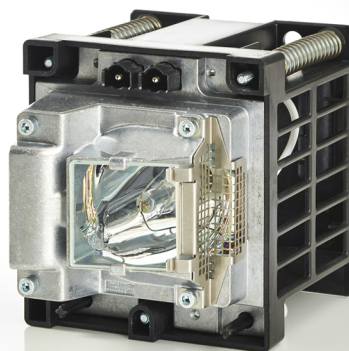

Lâmpada do projetor DP2K-6E

For more information contact Barco.

Non-original lamps are not approved by Barco, and may pose severe risk of use, incur fire, electric shock, malfunction or explosion without prior warning or notice.