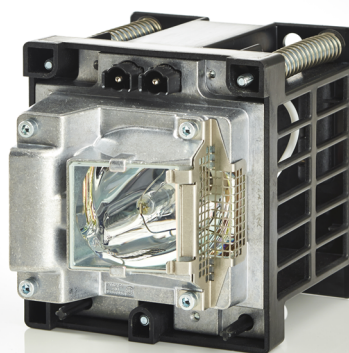

Проекторная лампа DP2K-6E

For more information contact Barco.

Non-original lamps are not approved by Barco, and may pose severe risk of use, incur fire, electric shock, malfunction or explosion without prior warning or notice.

Failure due to use of unauthorized lamps is potentially harmful, and is not covered by warranties, insurances or product certification.

USE ORIGINAL LAMPS ONLY

ТЕХНИЧЕСКИЕ ХАРАКТЕРИСТИКИ**ПРОЕКТОРНАЯ ЛАМПА DP2K-6E**